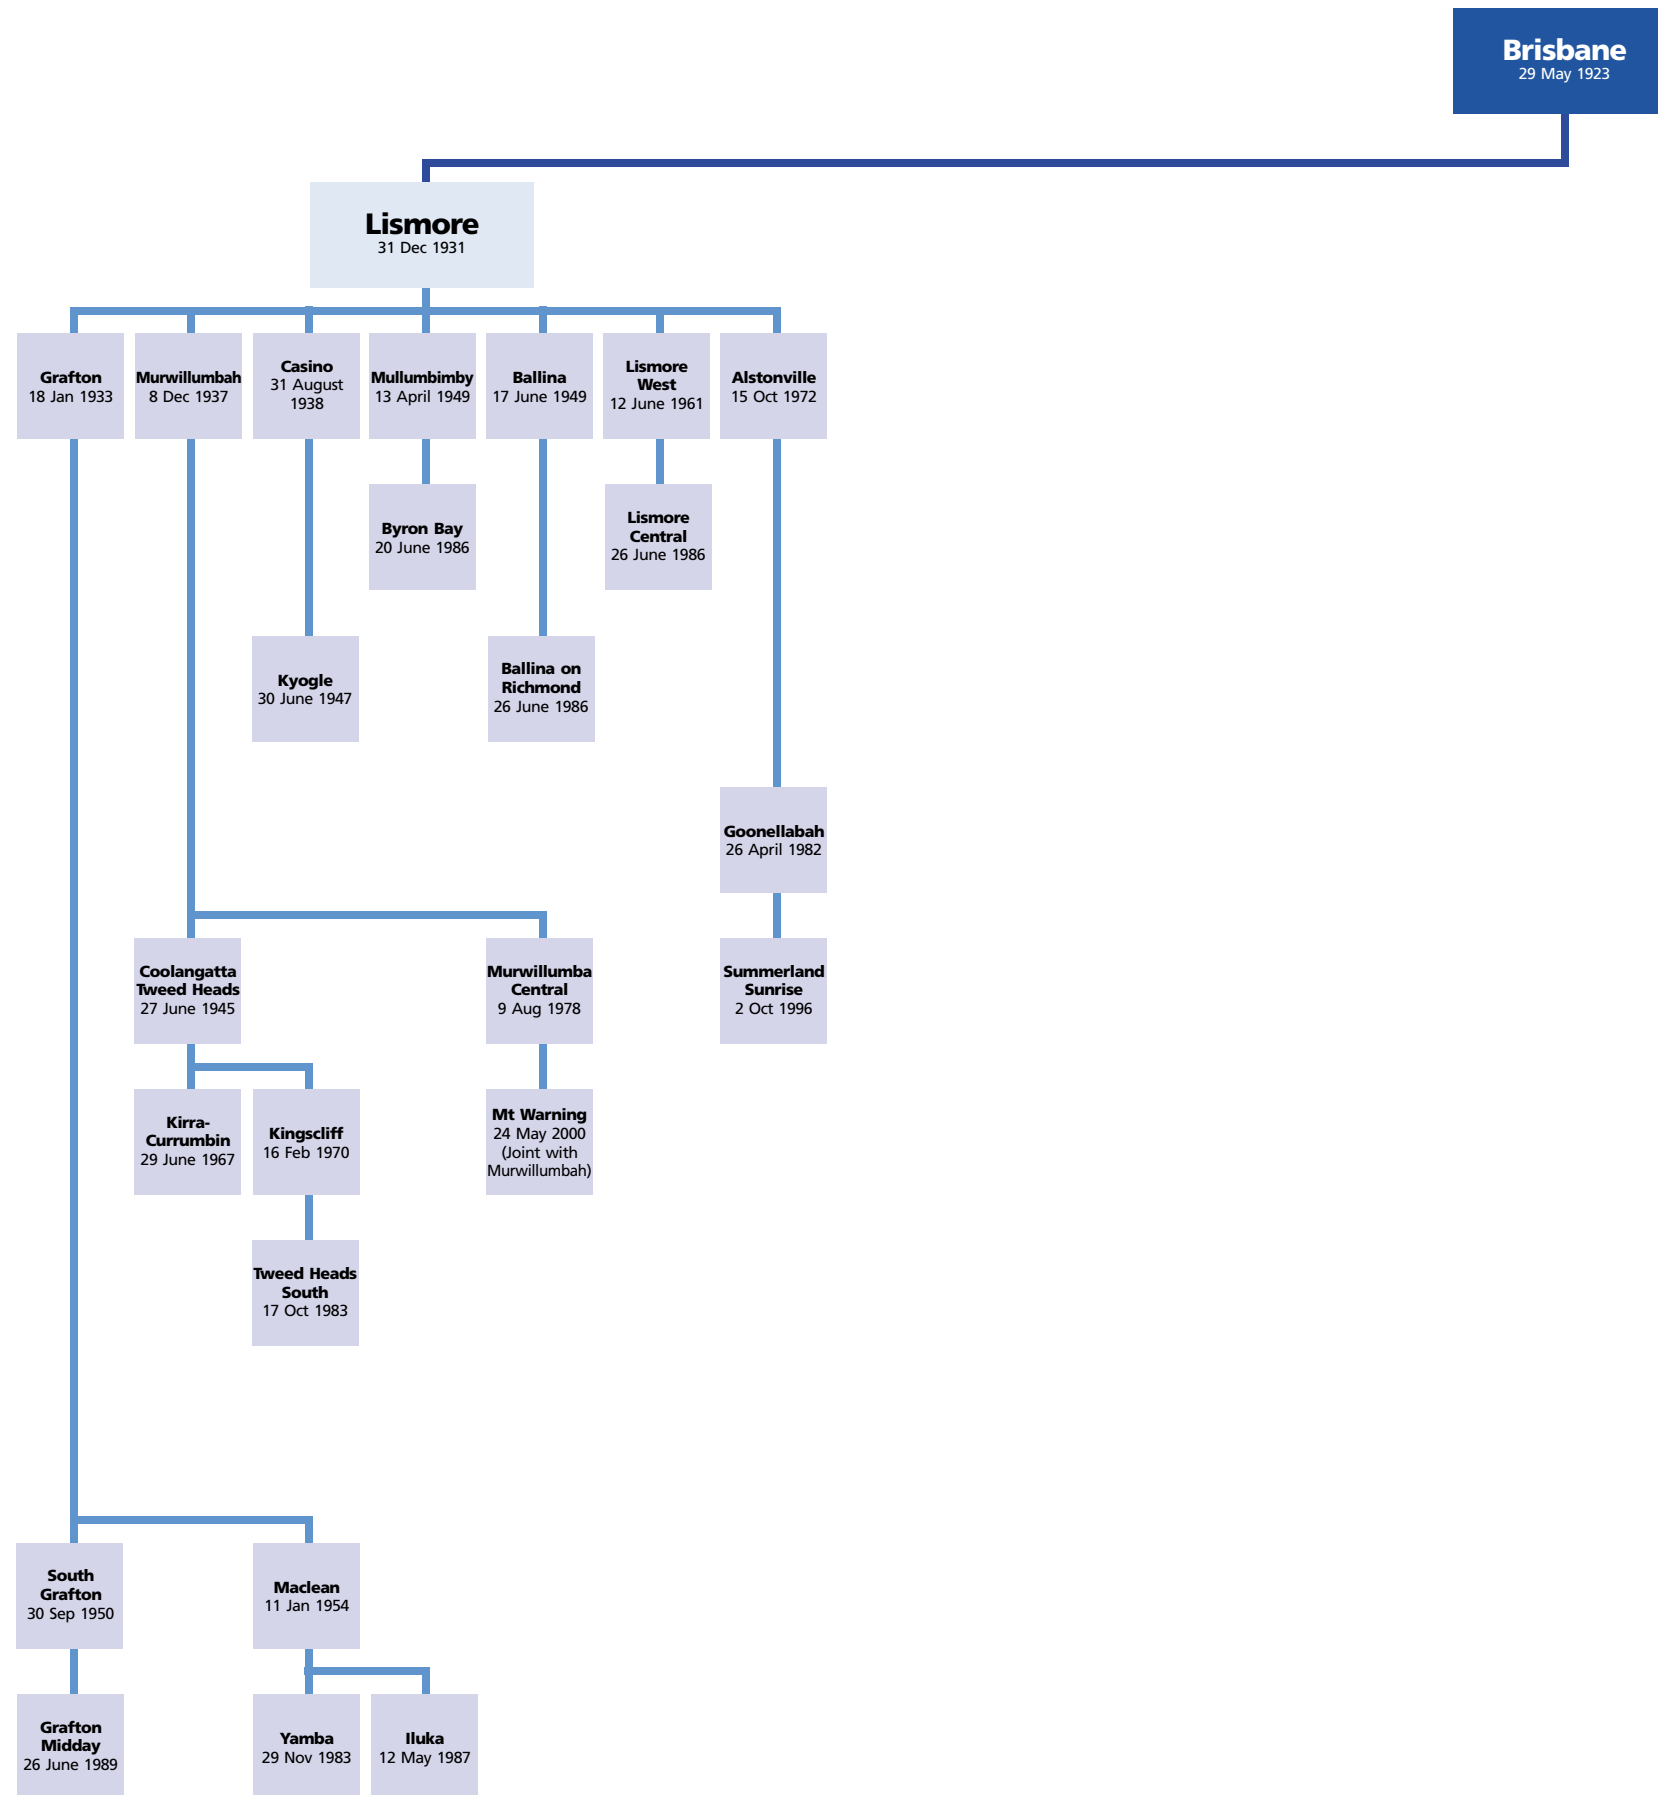

Rotary Family Tree for North Eastern Australia and the Solomon Islands

Compiled by Rotary Club of Brisbane to celebrate the 80th Anniversary of Rotary in North Eastern Australia and the Solomon Islands – 29 May 2003