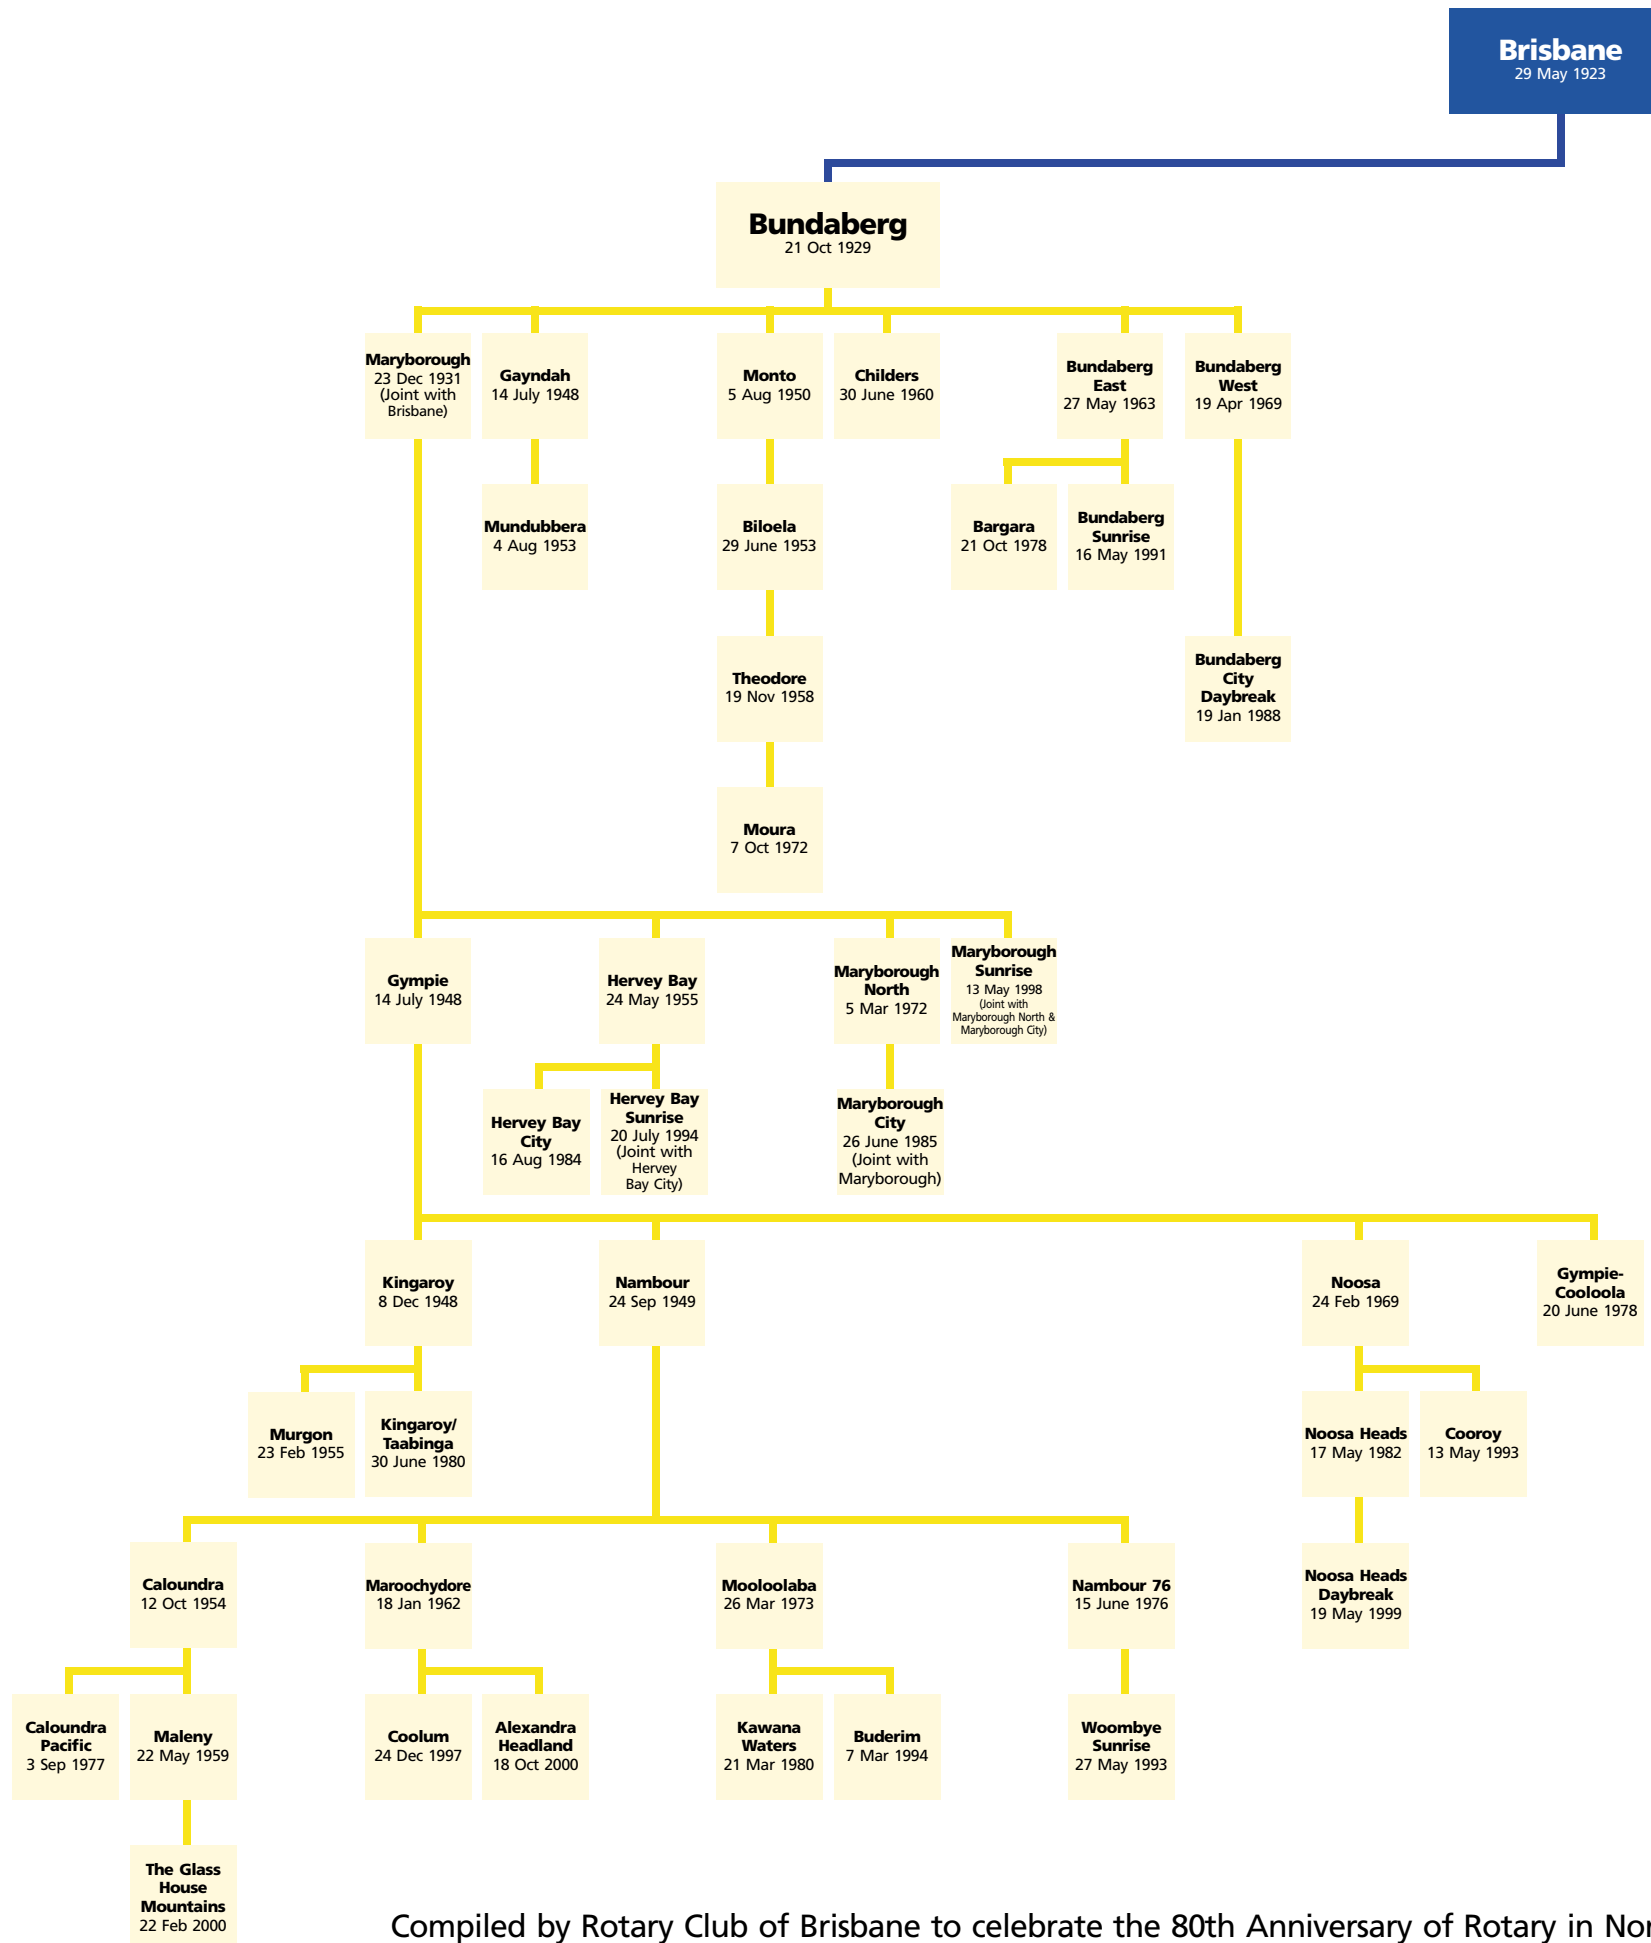

Rotary Family Tree for North Eastern Australia and the Solomon Islands

Compiled by Rotary Club of Brisbane to celebrate the 80th Anniversary of Rotary in North Eastern Australia and the Solomon Islands – 29 May 2003