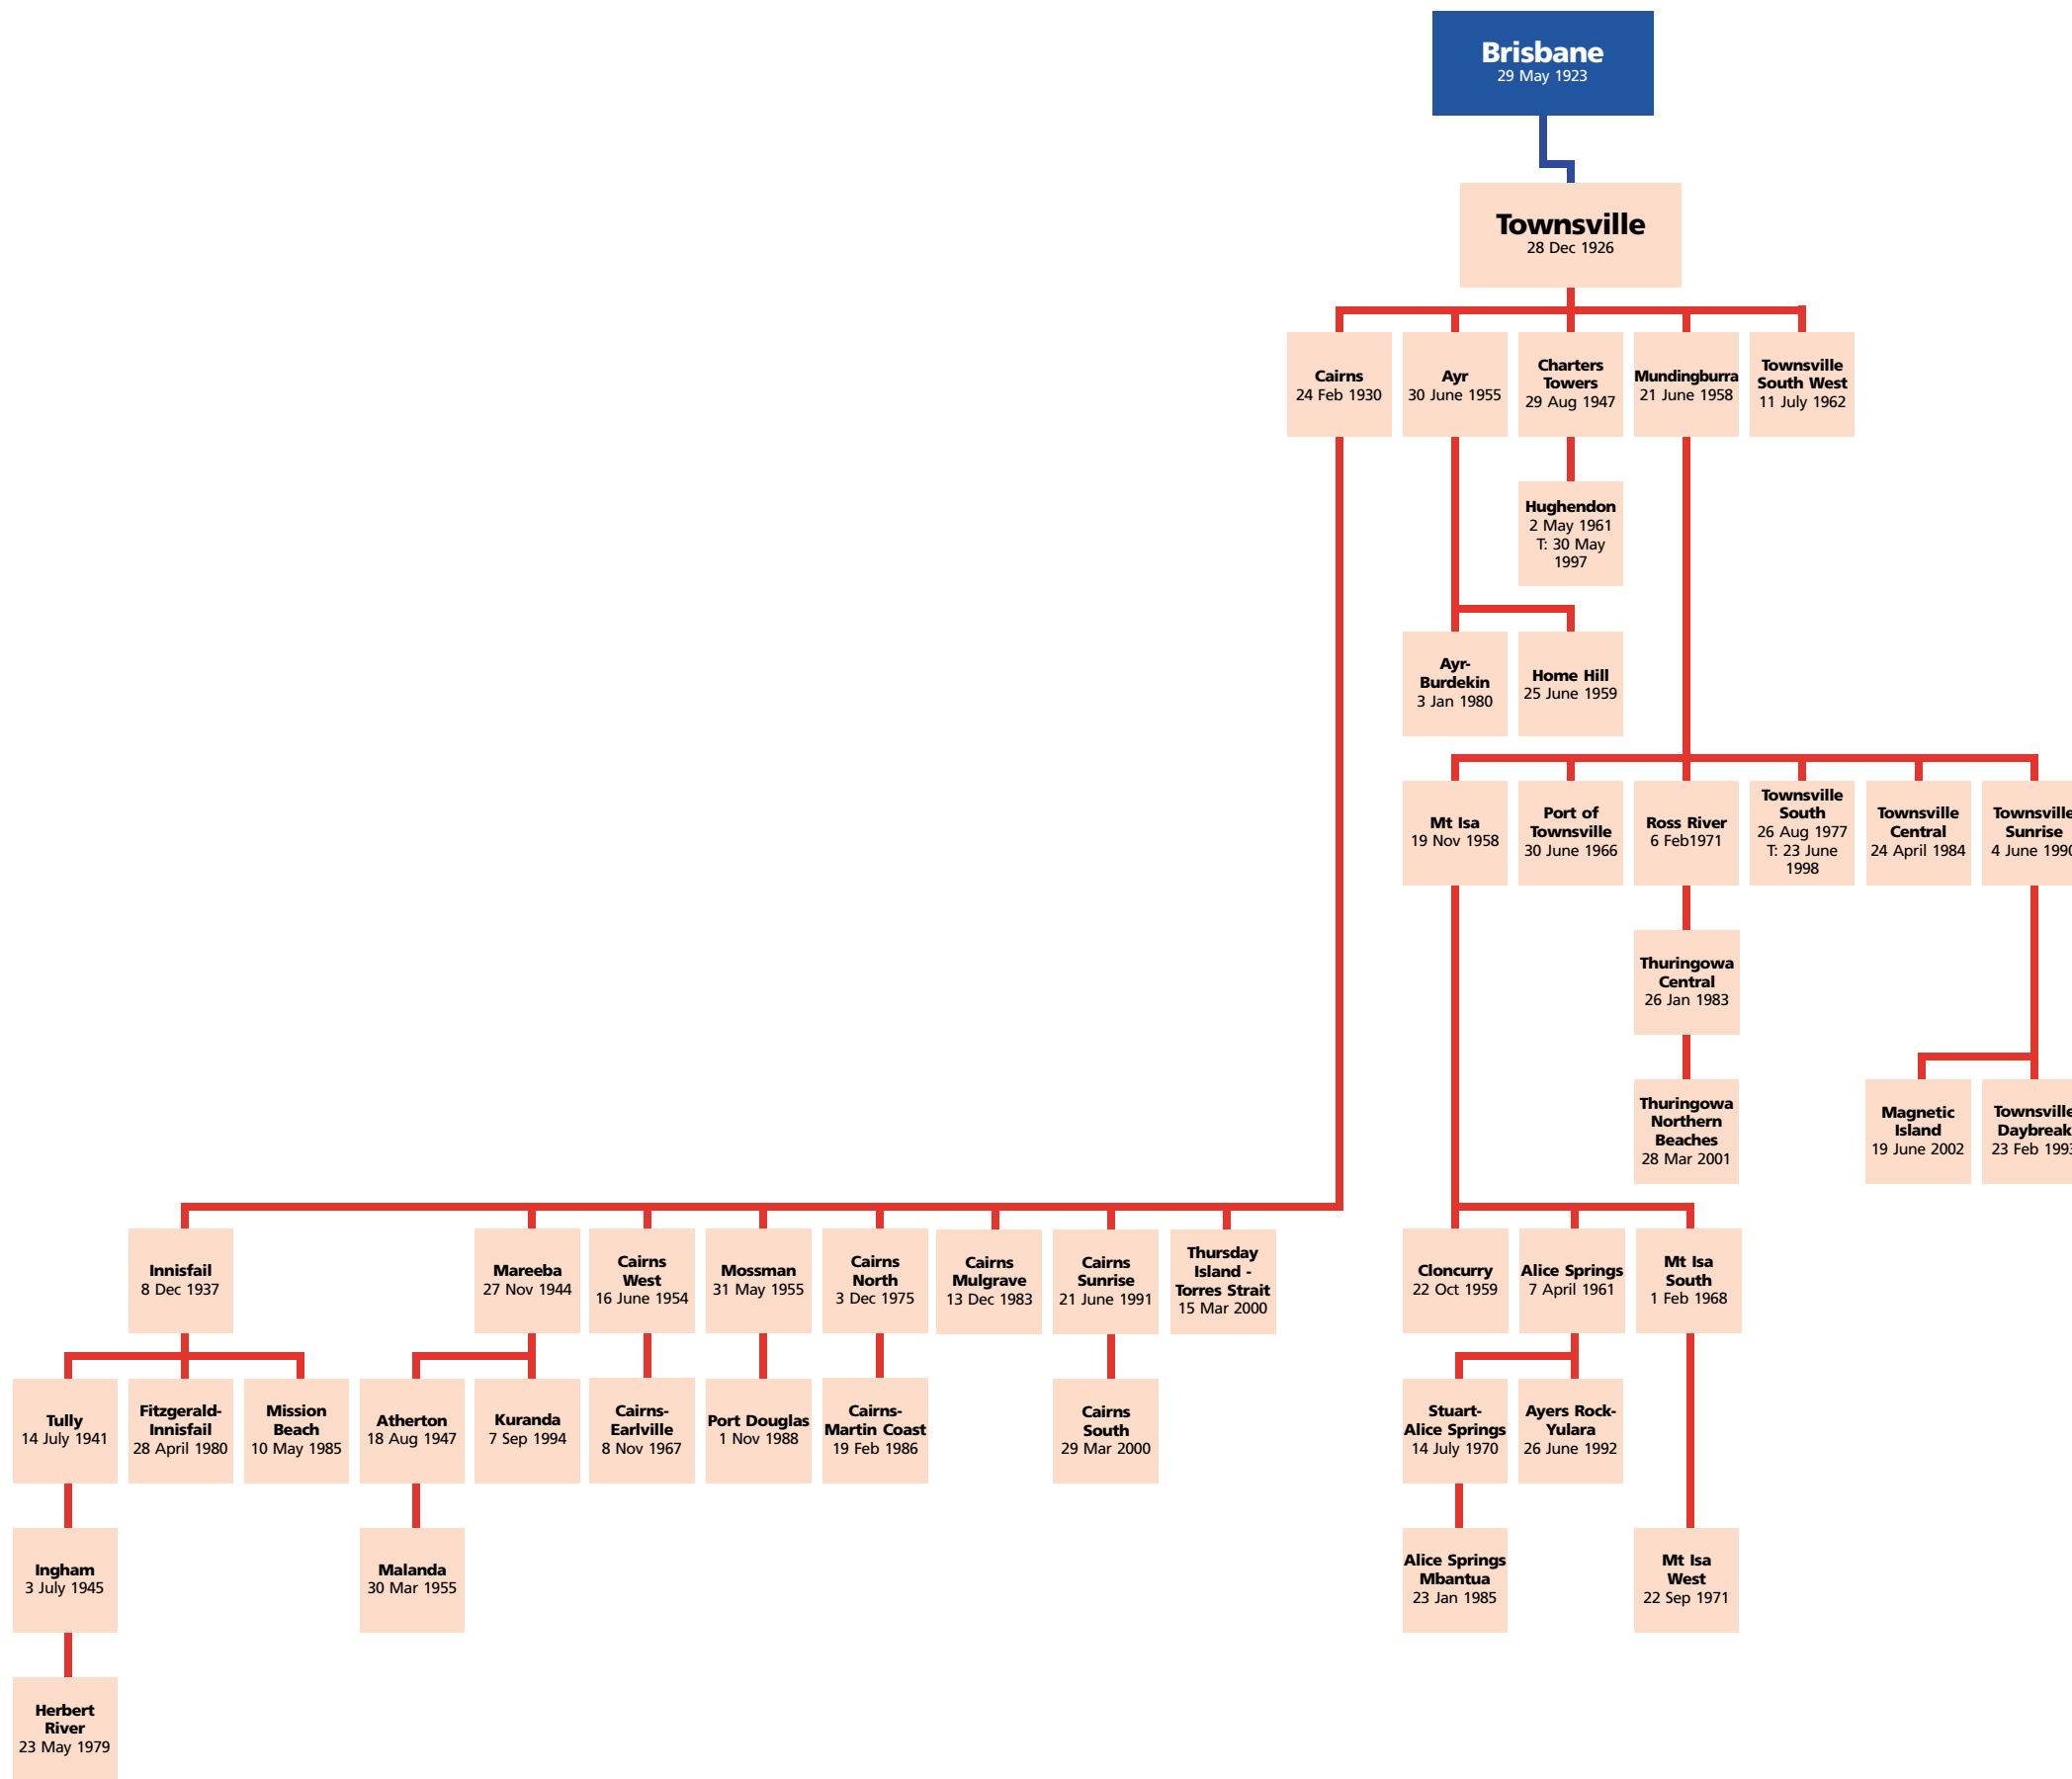

Rotary Family Tree for North Eastern Australia and the Solomon Islands

Compiled by Rotary Club of Brisbane to celebrate the 80th Anniversary of Rotary in North Eastern Australia and the Solomon Islands – 29 May 2003