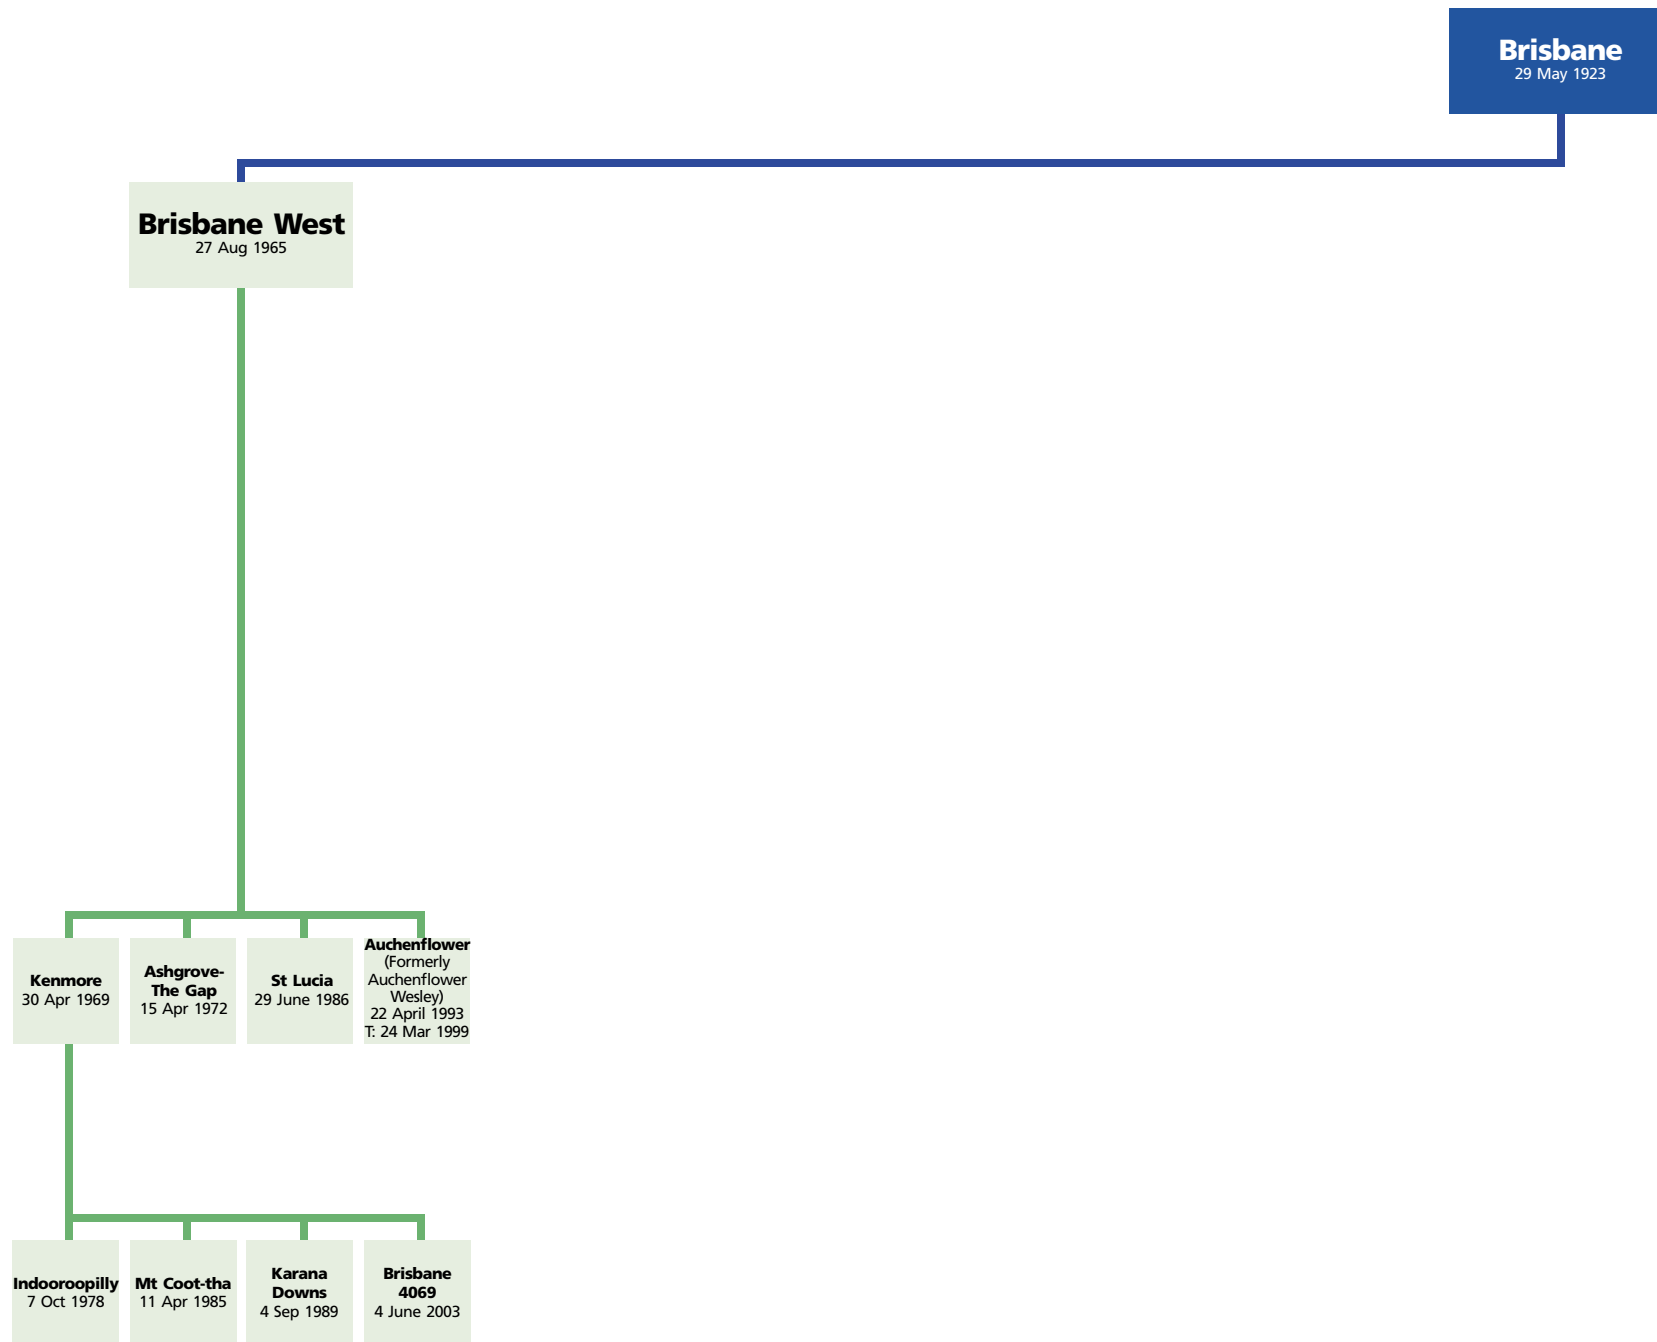

Rotary Family Tree for North Eastern Australia and the Solomon Islands

Compiled by Rotary Club of Brisbane to celebrate the 80th Anniversary of Rotary in North Eastern Australia and the Solomon Islands – 29 May 2003