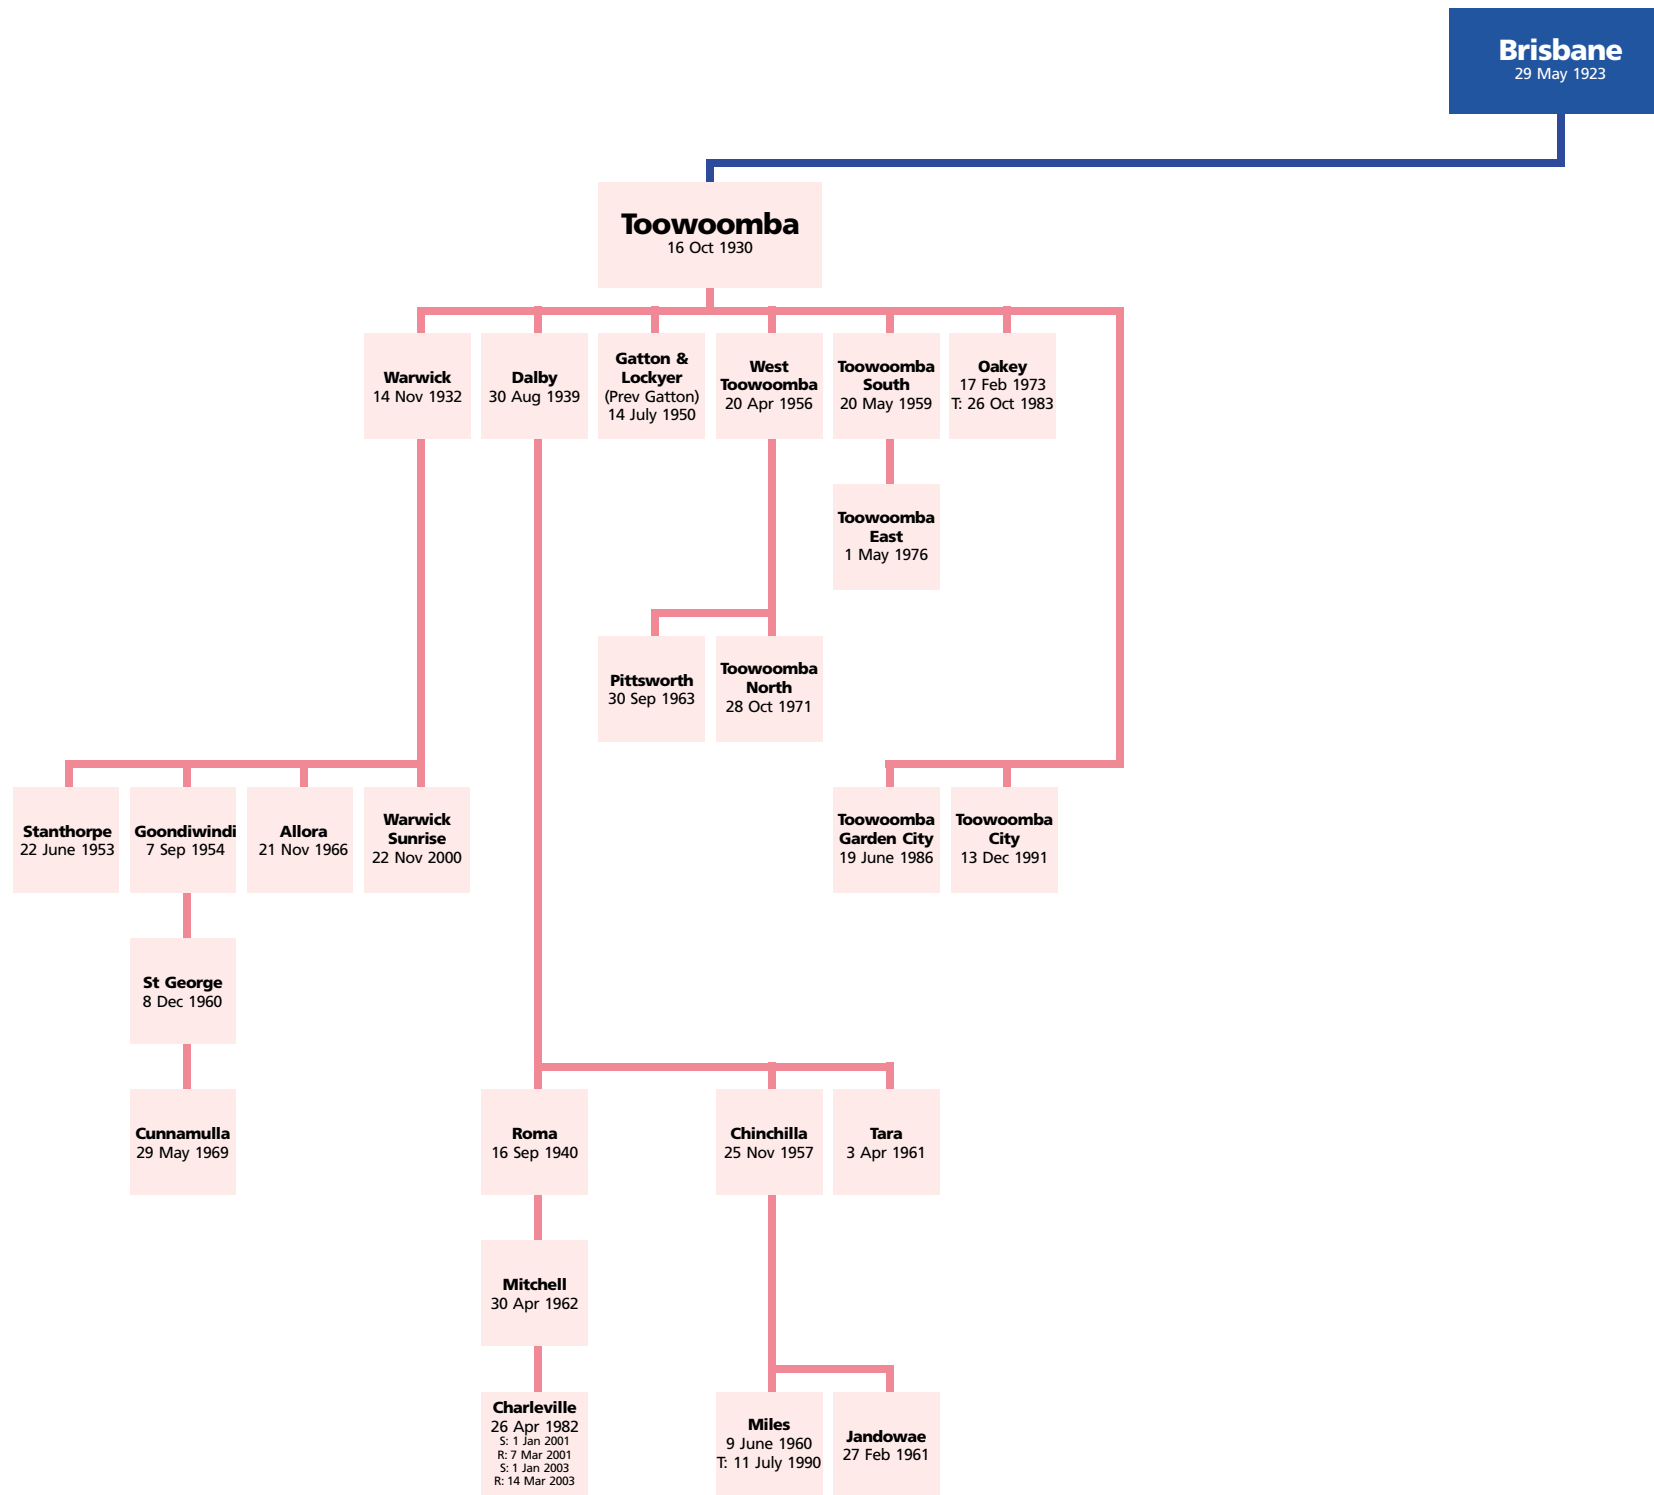

Rotary Family Tree for North Eastern Australia and the Solomon Islands

Compiled by Rotary Club of Brisbane to celebrate the 80th Anniversary of Rotary in North Eastern Australia and the Solomon Islands – 29 May 2003

© 2003 Rotary Club of Brisbane
 Compiled by Rotarian Dr Bob Thistlewaite Rotary Club of Brisbane
 Source: Rotary International South Pacific and Philippines Office

Rotary Family Tree for North Eastern Australia and the Solomon Islands

Compiled by Rotary Club of Brisbane to celebrate the 80th Anniversary of Rotary in North Eastern Australia and the Solomon Islands – 29 May 2003

Rotary Family Tree for North Eastern Australia and the Solomon Islands