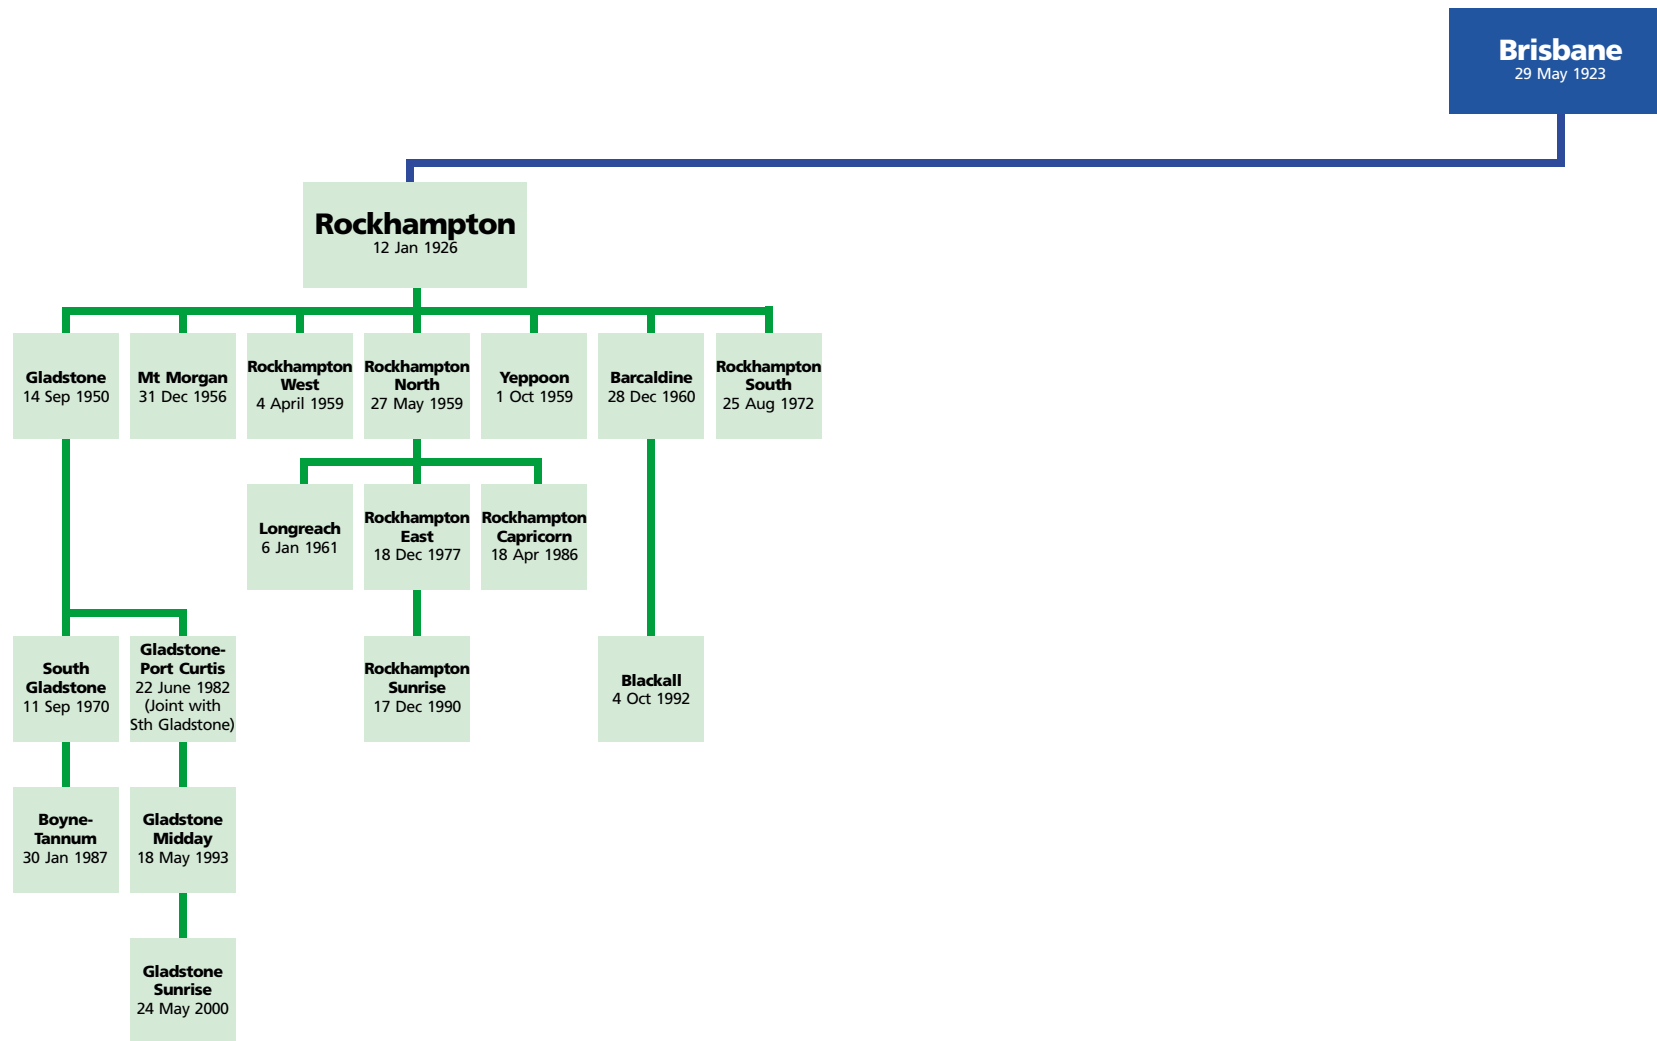

Rotary Family Tree for North Eastern Australia and the Solomon Islands

Compiled by Rotary Club of Brisbane to celebrate the 80th Anniversary of Rotary in North Eastern Australia and the Solomon Islands – 29 May 2003