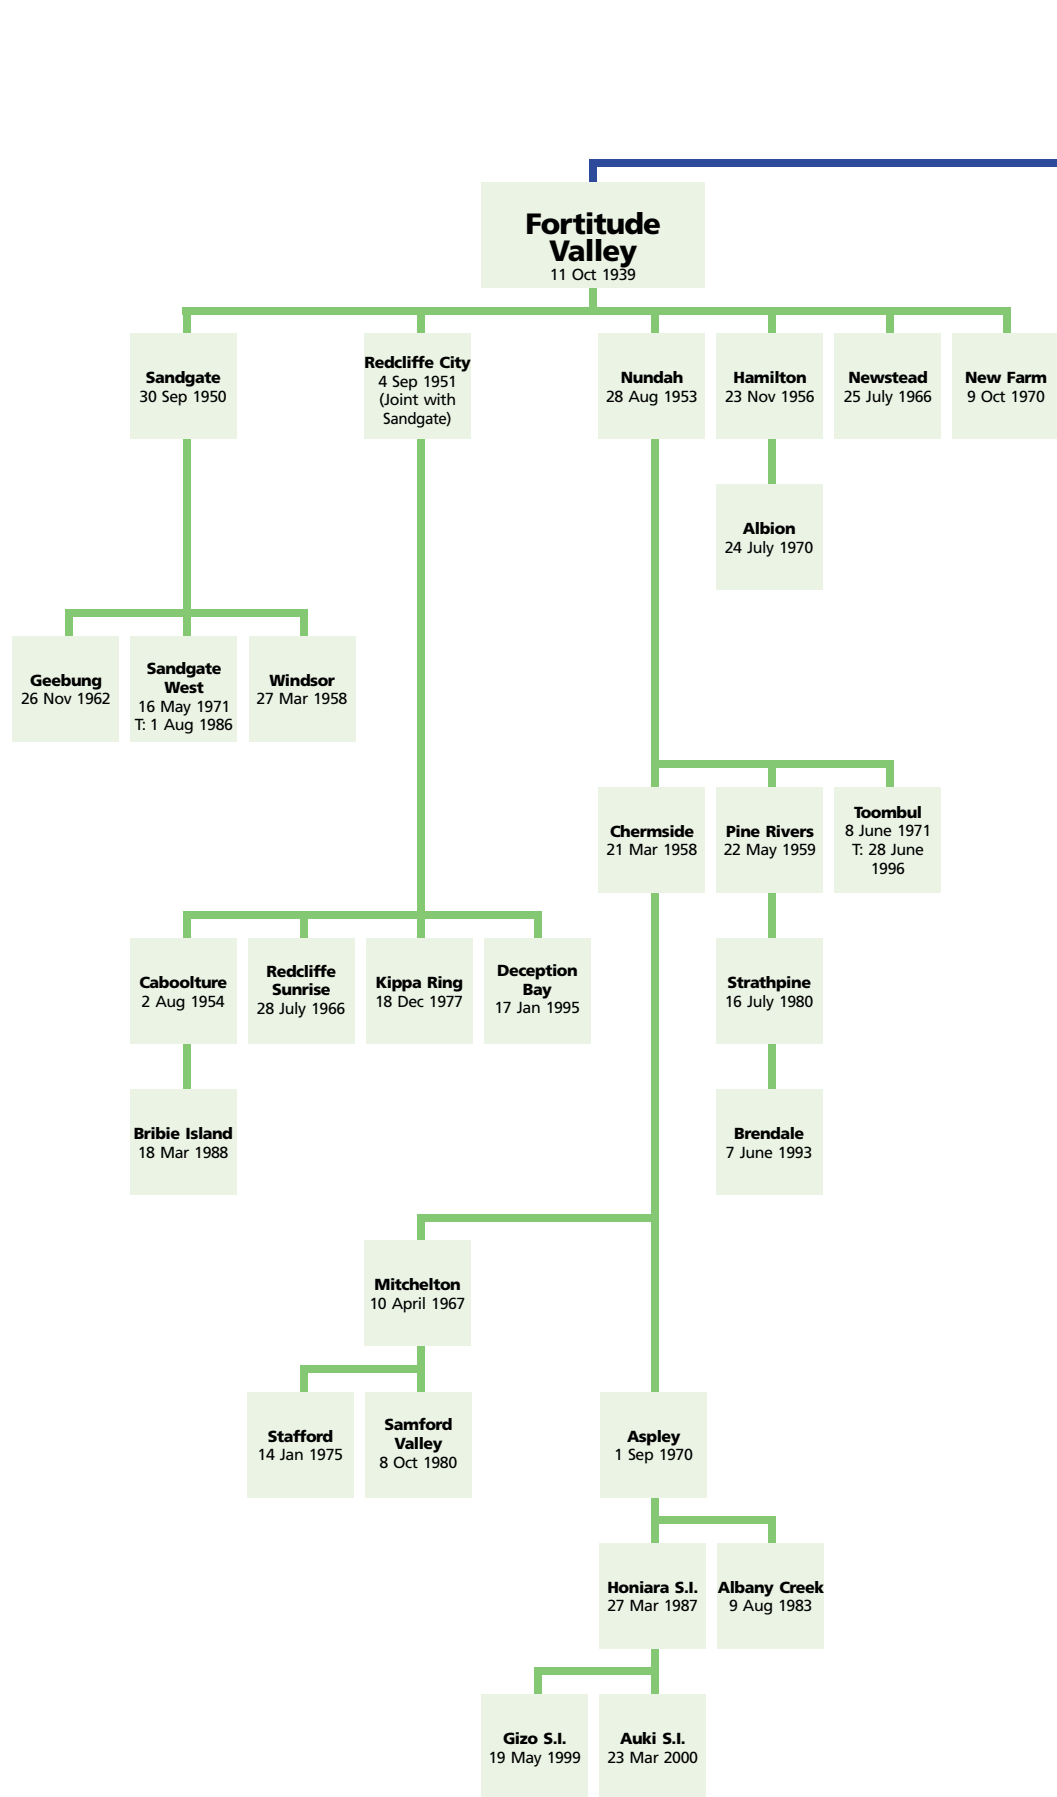

Rotary Family Tree for North Eastern Australia and the Solomon Islands

Compiled by Rotary Club of Brisbane to celebrate the 80th Anniversary of Rotary in North Eastern Australia and the Solomon Islands – 29 May 2003

Compiled by Rotary Club of Brisbane to celebrate the 80th Anniversary of Rotary in North Eastern Australia and the Solomon Islands – 29 May 2003

Rotary Family Tree for North Eastern Australia and the Solomon Islands