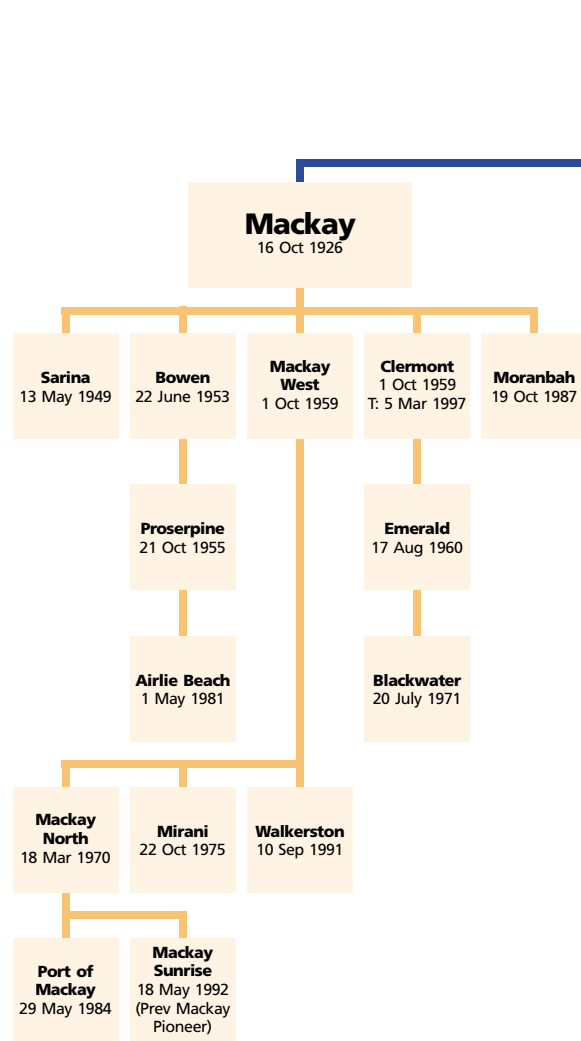

Rotary Family Tree for North Eastern Australia and the Solomon Islands

Compiled by Rotary Club of Brisbane to celebrate the 80th Anniversary of Rotary in North Eastern Australia and the Solomon Islands – 29 May 2003