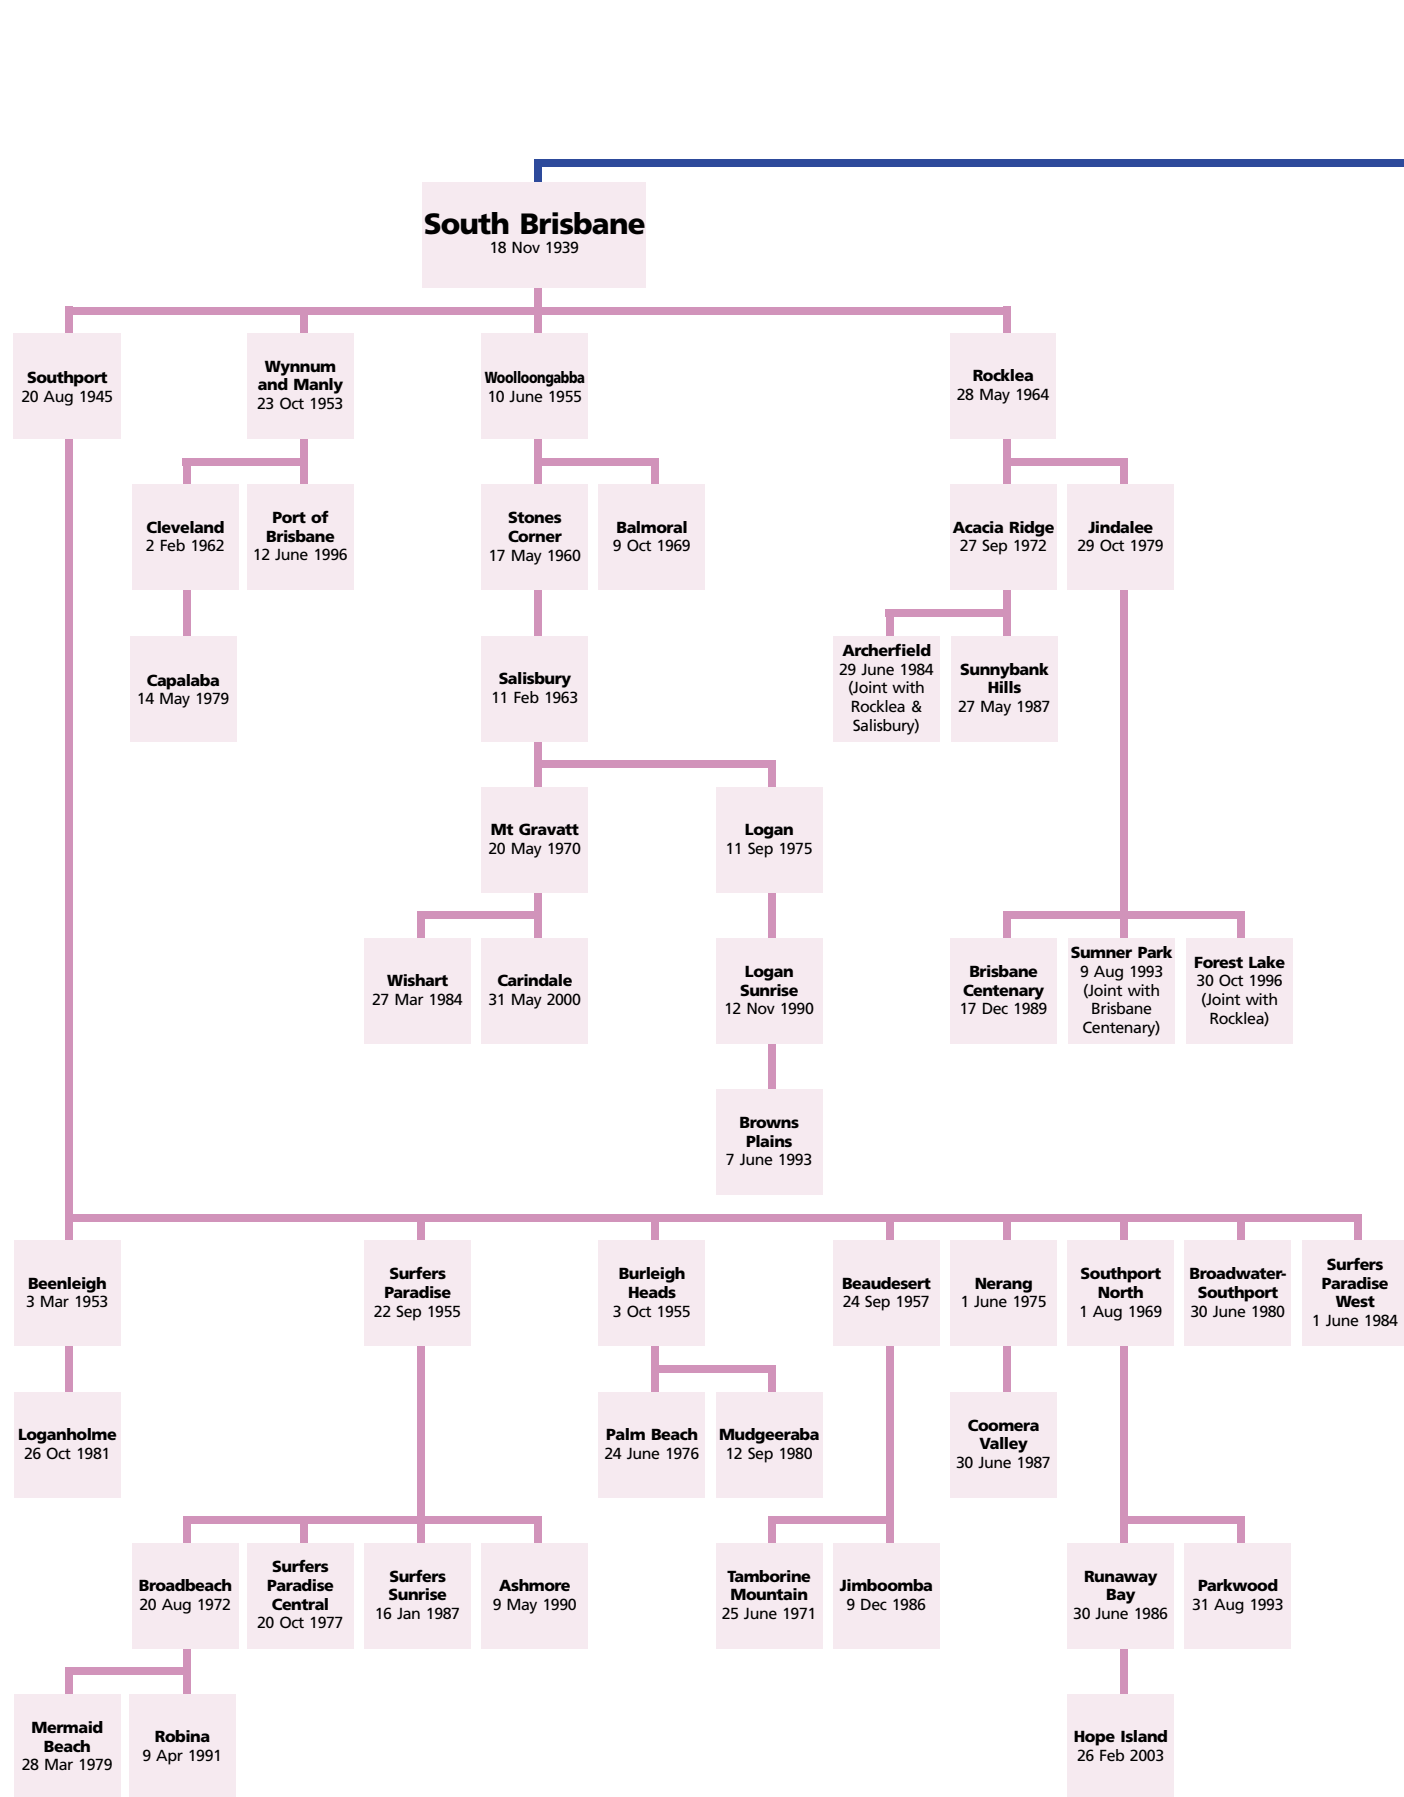

Compiled by Rotary Club of Brisbane to celebrate the 80th Anniversary of Rotary in North Eastern Australia and the Solomon Islands – 29 May 2003

Rotary Family Tree for North Eastern Australia and the Solomon Islands